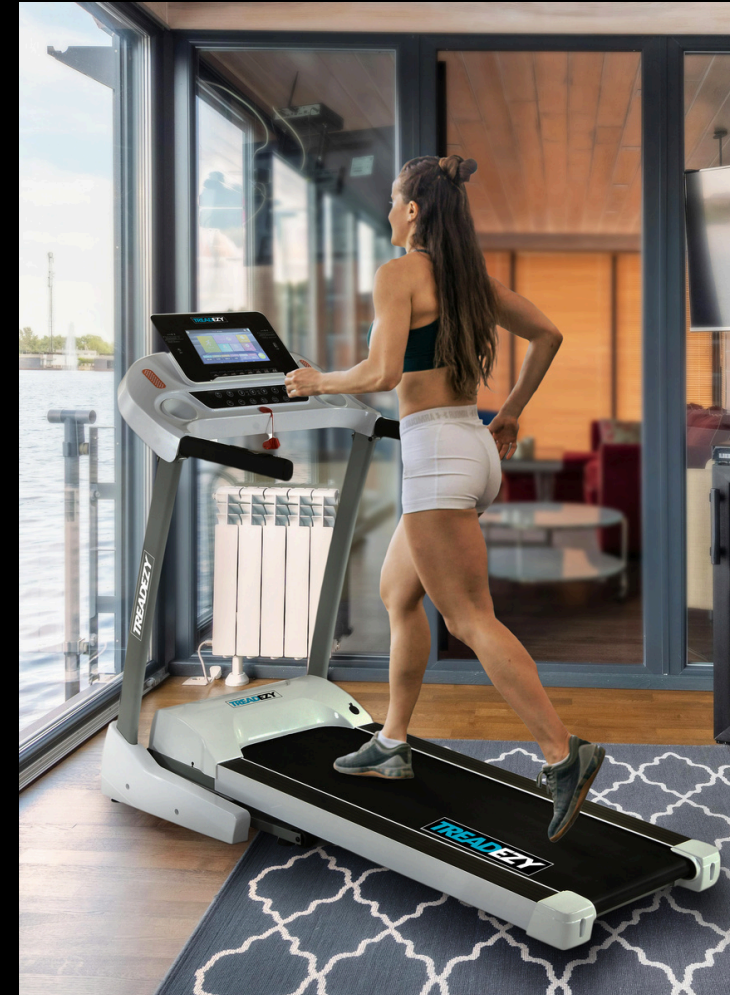

About us

TREAD EZY WAS FOUNDED IN 2024 BY A HUSBAND AND WIFE TEAM FROM BRISBANE AUSTRALIA. AFTER SEEING A NEED FOR A NEWER MACHINE IN AUSTRALIA, THEY SET TO WORK BRINGING TREAD EZY TREADMILLS TO LIFE.

TREADEZY

RELIABLE, AFFORDABLE, EZY